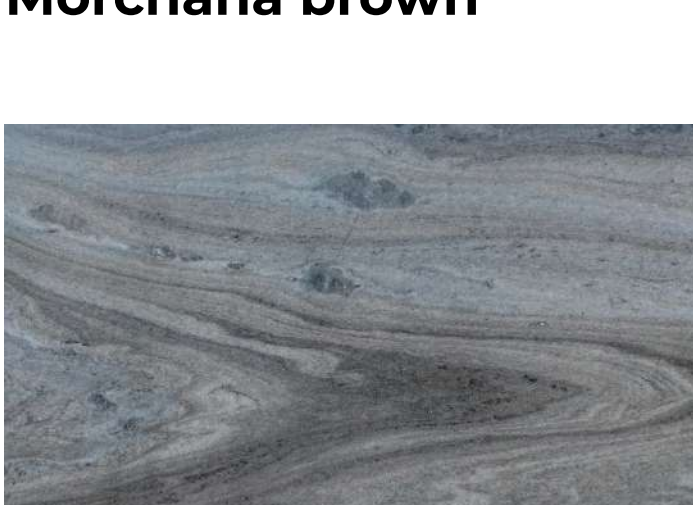

**Coin black**

**Real brown**

**Commando black**

**Majestic black**

**Kharda red**

**Multi red**

**Ciera gray**

**Sweet green**

**Asian top**

**Brown pearl**

**Brown pearl 2**

### 👉 Marble

- ★ Slab size: Gangsaw slabs
- ★ Dimensions: All custom dimensions available
- ★ Thickness: All custom thickness (as per requirement)

**Morchana Light brown**

**Morchana brown**

**Umarya white**

**Thoriya brown**

**Umti white**

**Umti white 2**

**Golden morchana**

**Golden morchana 2**