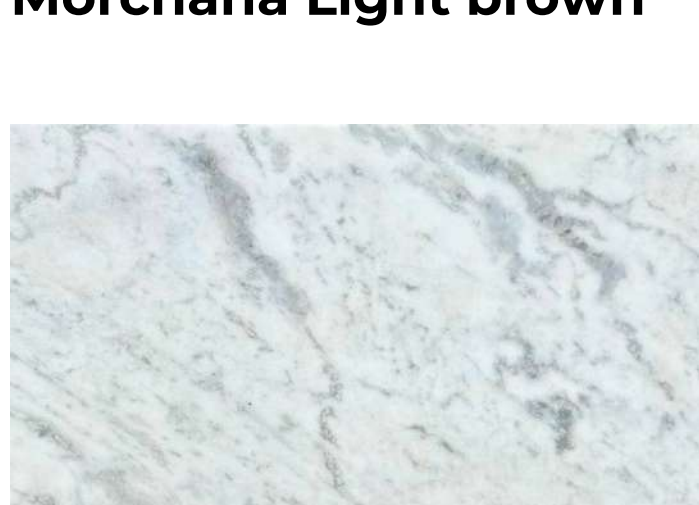

**Coin black**

**Real brown**

**Commando black**

**Majestic black**

**Kharda red**

**Multi red**

**Ciera gray**

**Sweet green**

**Asian top**

**Brown pearl**

**Brown pearl 2**

### 👉 Marble

- ★ Slab size: Gangsaw slabs
- ★ Dimensions: All custom dimensions available
- ★ Thickness: All custom thickness (as per requirement)

**Morchana Light brown**

**Morchana brown**

**Umarya white**

**Thoriya brown**

**Umti white**

**Umti white 2**

**Golden morchana**

**Golden morchana 2**