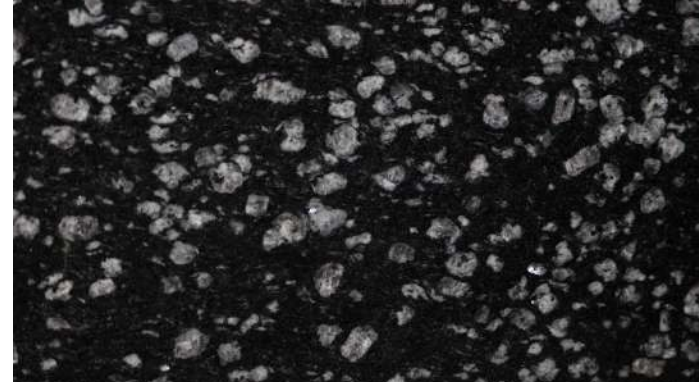

### 👉 Granite

- ★ Slab size: Cutter slabs
- ★ Dimensions: All custom dimensions available
- ★ Thickness: 16-25 mm (as per requirement)
- ★ Polish: Liner mirror and lapatra

**Green pearl**

**Makhana brown**

**Coin black**

**Real brown**

**Commando black**

**Majestic black**

**Kharda red**

**Multi red**

**Ciera gray**

**Sweet green**

**Asian top**

**Brown pearl**

**Brown pearl 2**